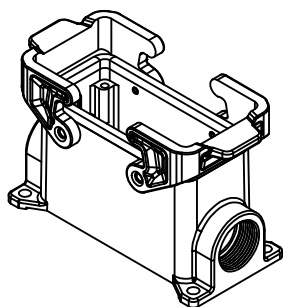

Diritti riservati All rights reserved

1

2

3

Dimensions
in mm

Simplified representation with dimensions without tolerance

Original Size A4

JMPP 16.25

Date 08/11/23

surface mounting housing, size "77.27", 1x M25 side entry,

Sign. G. Renna

with 2 Jei-P levers

Scale
1:1

1

2

3