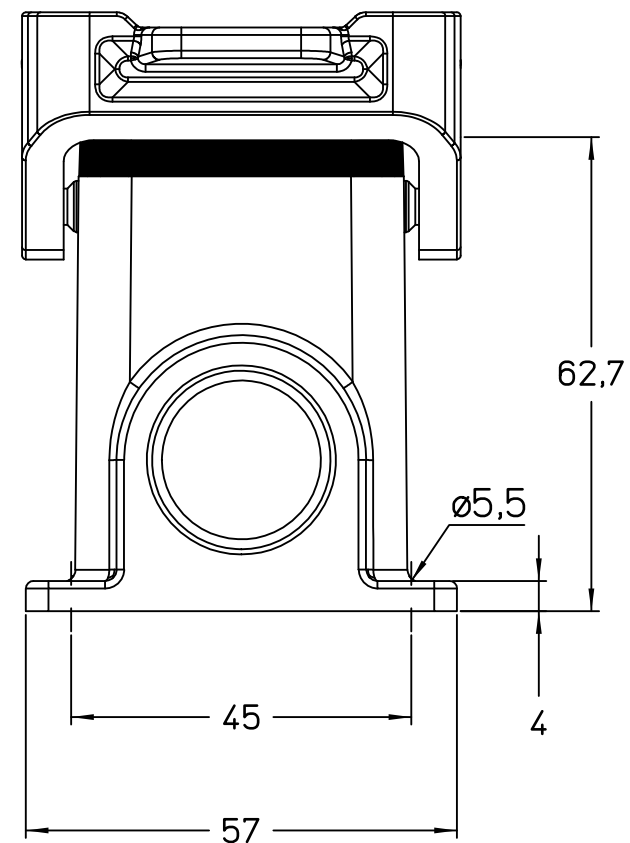

Diritti riservati All rights reserved

1

2

3

Dimensions
in mm

Simplified representation with dimensions without tolerance

Original Size A4

JMPP 16.25

Date 08/11/23

surface mounting housing, size "77.27", 1x M25 side entry,

Sign. G. Renna

with 2 Jei-P levers

Scale
1:1

1

2

3