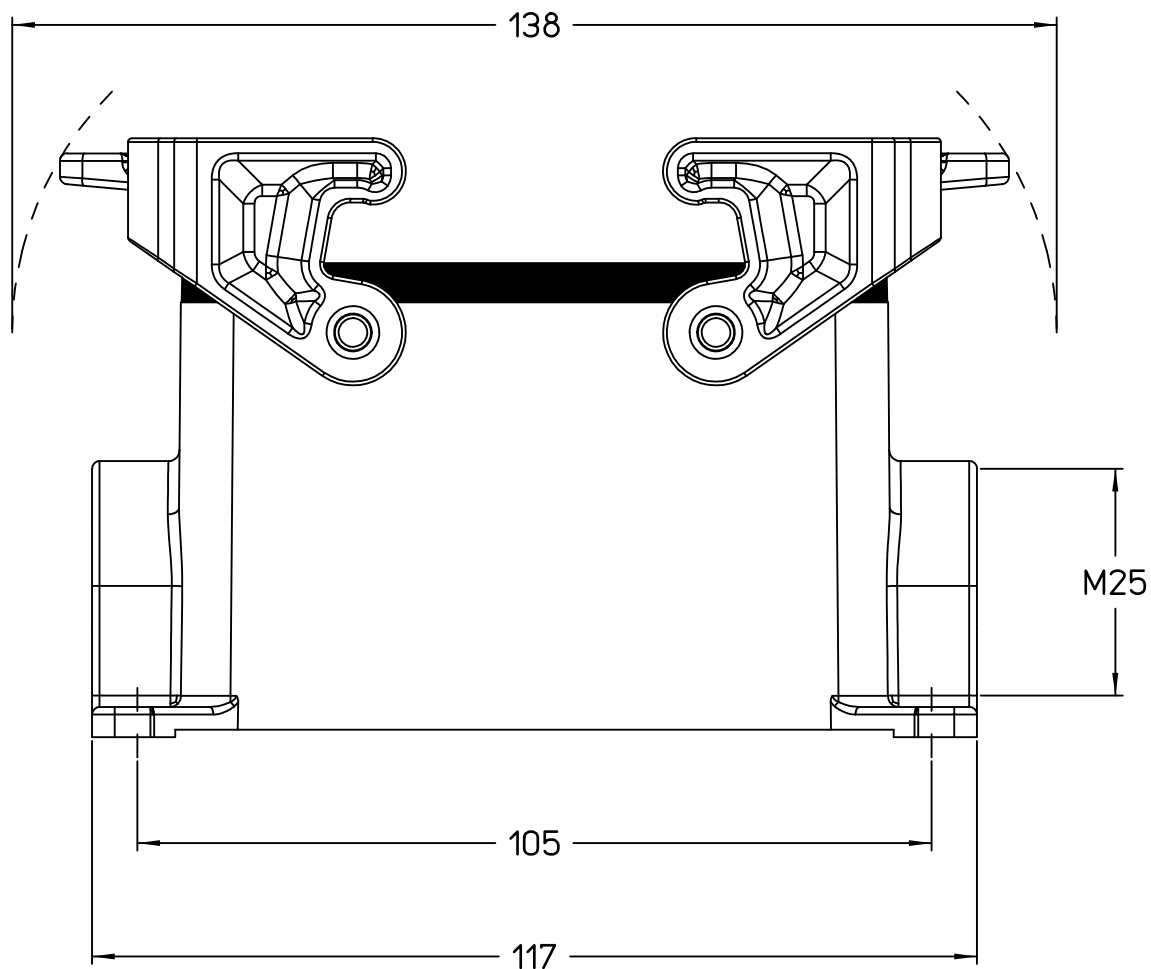

Diritti riservati All rights reserved

1

2

3

Dimensions
in mm

Simplified representation with dimensions without tolerance

Original Size A4

JMPP 16.25

Date 08/11/23

surface mounting housing, size "77.27", 1x M25 side entry,

Sign. G. Renna

with 2 Jei-P levers

Scale
1:1

1

2

3